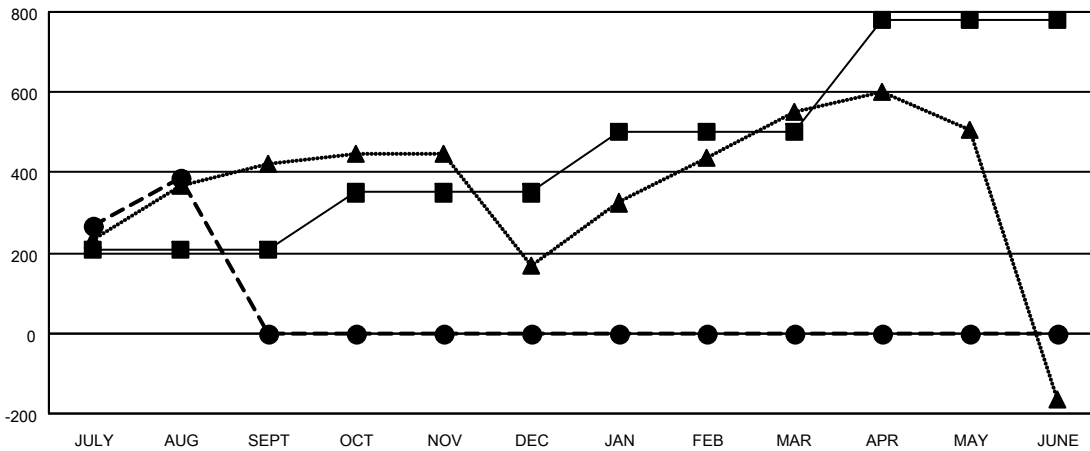

GMT MONTHLY MEMBERSHIP PROGRESS REPORT

Results as of: 8/31/2024

Multiple District 308

LOCATION: MALAYSIA

GMT: OPEN

GMT CA 5 - E

Clubs			
RESULTS FOR 2024-2025			
QUARTER	NEW CLUB GOAL	NEW CLUBS	DROPPED CLUBS
JULY/AUG/SEPT	2	1	2
OCT/NOV/DEC	1	0	0
JAN/FEB/MAR	2	0	0
APR/MAY/JUNE	2	0	0

Members			
RESULTS FOR 2024-2025			
QUARTER	MEMBER GROWTH NET GOAL	MEMBER GROWTH ACTUAL	DROPPED MEMBERS ACTUAL (including transfers)
JULY/AUG/SEPT	210	574	120
OCT/NOV/DEC	140	0	0
JAN/FEB/MAR	150	0	0
APR/MAY/JUNE	280	0	0

GOALS AND ACTUAL NEW CLUBS CUMULATIVE

- - CURRENT YEAR GOALS FOR NEW CLUBS
- - CURRENT YEAR ACTUAL NEW CLUBS
- ▲ - LAST YEAR ACTUAL NEW CLUBS

GOALS AND ACTUAL MEMBERS CUMULATIVE

- - MEMBER GROWTH NET GOAL
- - MEMBER GROWTH ACTUAL
- ▲ - LAST YEAR MEMBERSHIP ACTUAL