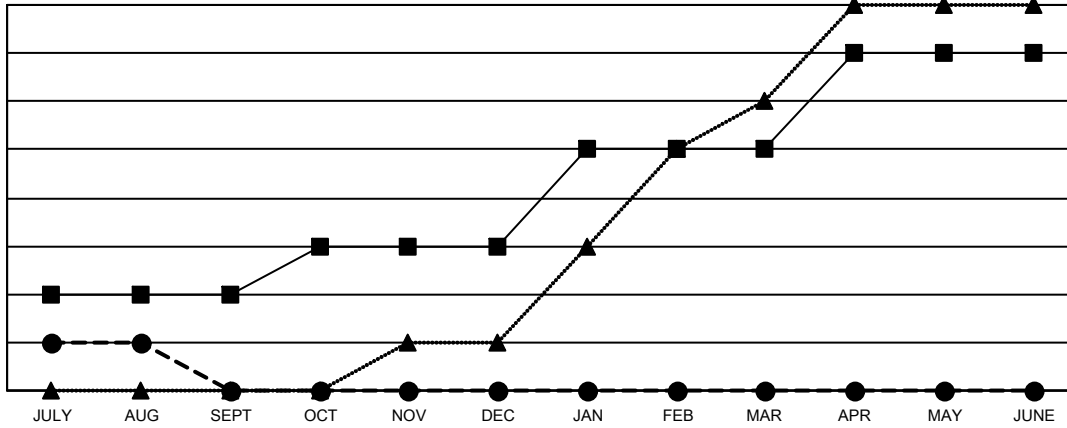

GMT MONTHLY MEMBERSHIP PROGRESS REPORT

Results as of: 8/31/2024

Multiple District 308

LOCATION: MALAYSIA

GMT: OPEN

GMT CA 5 - E

Clubs			
RESULTS FOR 2024-2025			
QUARTER	NEW CLUB GOAL	NEW CLUBS	DROPPED CLUBS
JULY/AUG/SEPT	2	1	2
OCT/NOV/DEC	1	0	0
JAN/FEB/MAR	2	0	0
APR/MAY/JUNE	2	0	0

Members			
RESULTS FOR 2024-2025			
QUARTER	MEMBER GROWTH NET GOAL	MEMBER GROWTH ACTUAL	DROPPED MEMBERS ACTUAL (including transfers)
JULY/AUG/SEPT	210	574	120
OCT/NOV/DEC	140	0	0
JAN/FEB/MAR	150	0	0
APR/MAY/JUNE	280	0	0

GOALS AND ACTUAL NEW CLUBS CUMULATIVE

- - CURRENT YEAR GOALS FOR NEW CLUBS
- - CURRENT YEAR ACTUAL NEW CLUBS
- ▲ - LAST YEAR ACTUAL NEW CLUBS

GOALS AND ACTUAL MEMBERS CUMULATIVE

- - MEMBER GROWTH NET GOAL
- - MEMBER GROWTH ACTUAL
- ▲ - LAST YEAR MEMBERSHIP ACTUAL